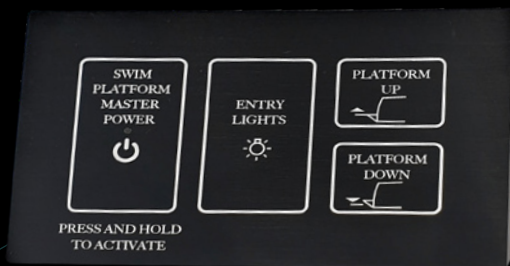

Barantech
CUSTOMIZED HMI SOLUTIONS

The Future of Connected Boats
STARTS NOW!

MarineTouch 4Key

Aluminum Switch Panel: Mastering Marine Control

Upgrade your marine experience with our MarineTouch 4Key Control Panel - the ultimate solution for modern boat and yacht control. Designed to seamlessly integrate into your vessel, this state-of-the-art 4-button control panel brings a new level of ease, versatility and performance to your fingertips.

Infinity

Unleash Endless Control: Push to Infinity

Take your boat control to a new level with the Infinity Switch - where innovation meets excellence. Designed to exceed expectations with its state-of-the-art piezo touch technology, robust design, captivating illumination, and continuous push functionality, this switch sets a new standard for excellence on the water.

MarineTouch Pro6

Aluminum Switch Panel: Mastering Marine Control

Embark on a new era of control with the MarineTouch Pro6 Aluminum Switch Panel. Our dedication to precision engineering and cutting-edge design has yielded a control panel that blends seamlessly with your vessel's technology landscape. Whether you're a captain, an engineer, or anyone who values optimal control, our switch panel ensures you stay in command, no matter the conditions.

The Cruzo Glass Series

Where Elegance Meets Superior Functionality

This groundbreaking glass control panel, powered by advanced piezo touch technology, redefines the helm of any yacht, introducing a modern look and feel while providing outstanding functionality, durability and style, combined with a range of stylish options, including a sleek glass front and customizable backlighting in different colors. Cruzo sets a new standard in marine control systems.